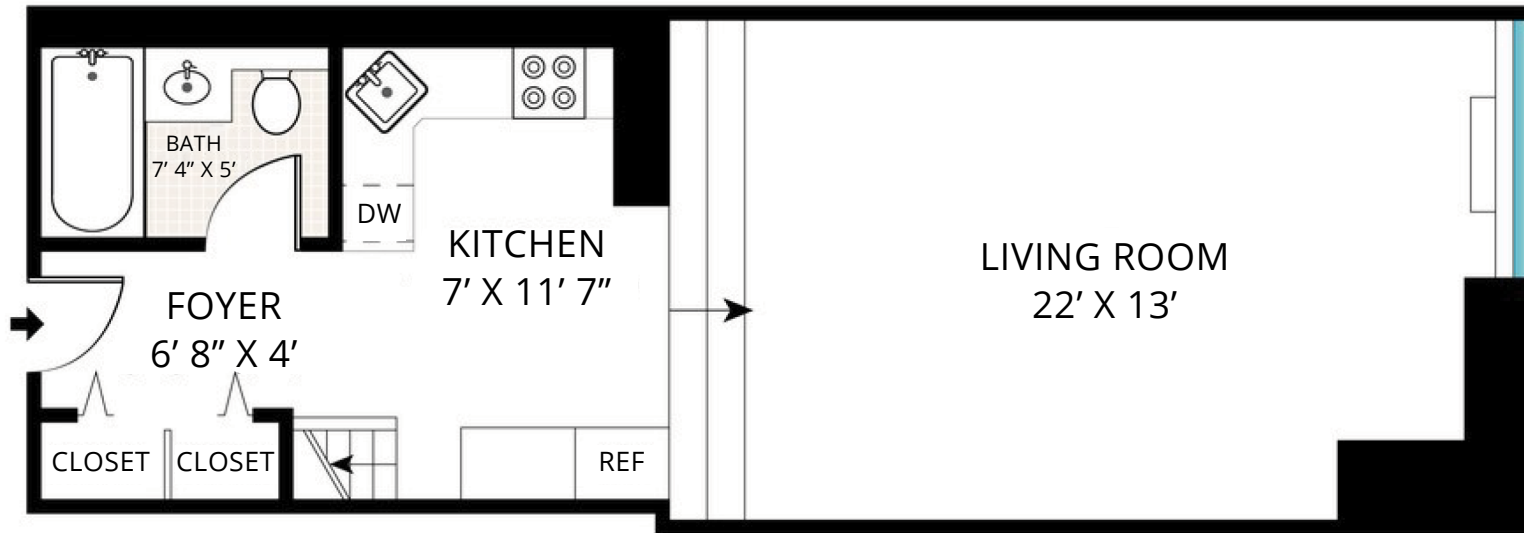

# 23 WAVERLY PLACE, APT 2T, NEW YORK

LOFT  
CEILING HEIGHT: 3' 3"

MAIN LEVEL  
CEILING HEIGHT: 12' 8"