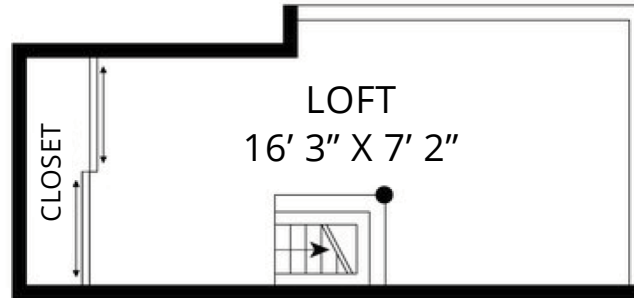

# 23 WAVERLY PLACE, APT 2T, NEW YORK

LOFT  
CEILING HEIGHT: 3' 3"

MAIN LEVEL  
CEILING HEIGHT: 12' 8"