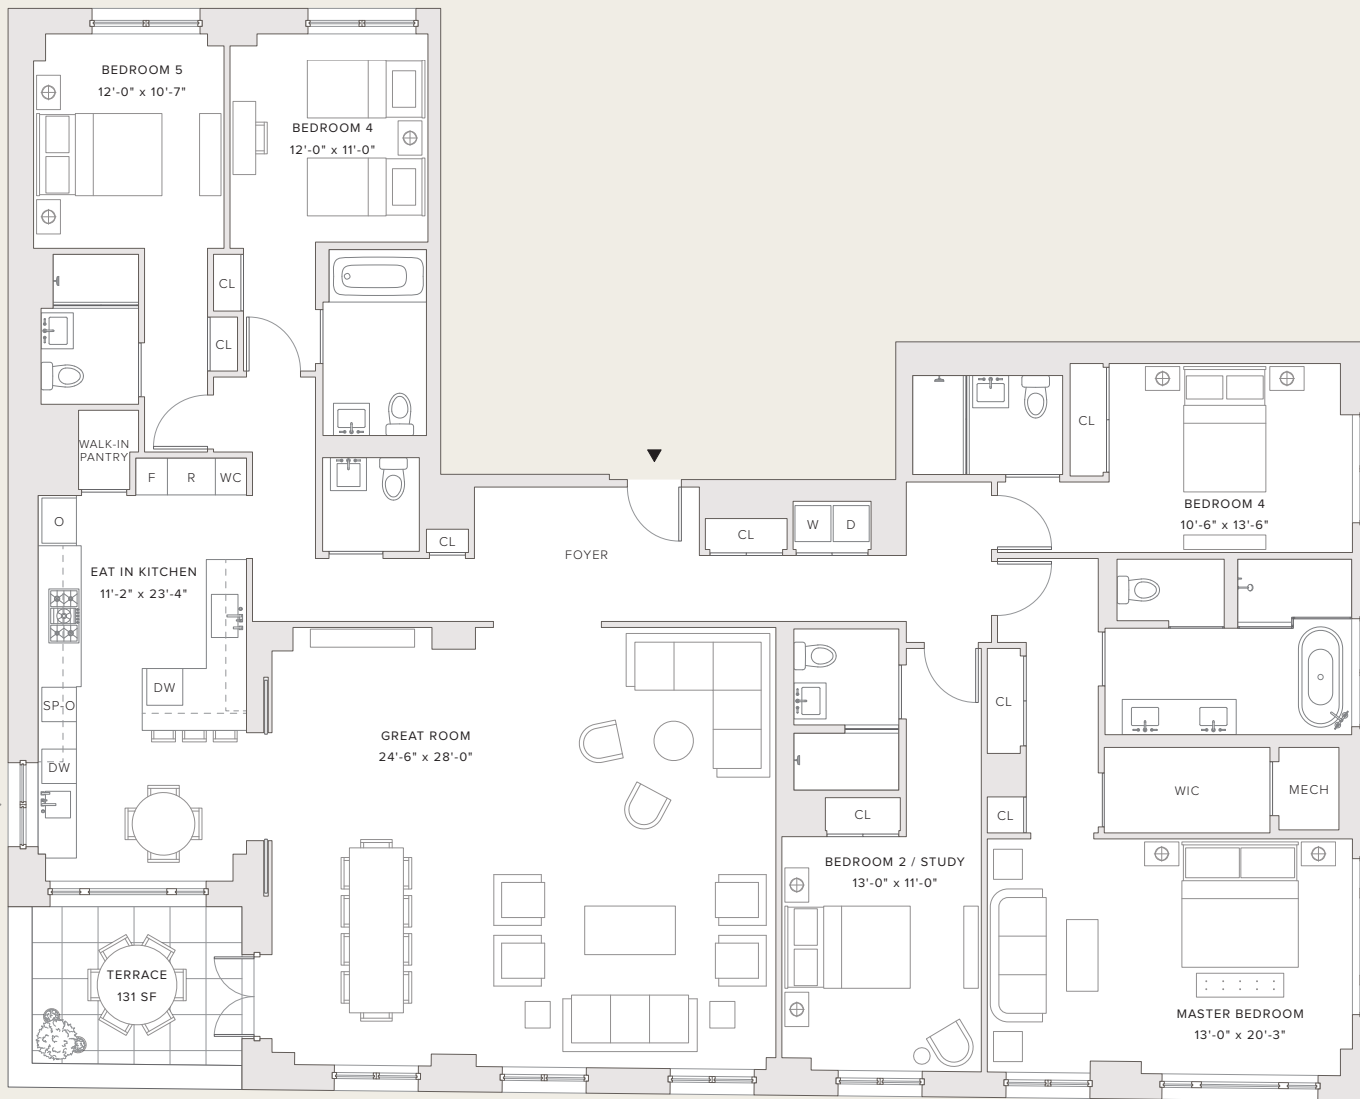

TWO FIFTY WEST 81ST

SCALE 3/32"=1'
0' 1' 2' 4' 6'

8A

5 BEDROOMS | 5 BATHROOMS | 1 POWDER ROOM
 INTERIOR: 3,277 SQFT | 304.44 SQM
 TERRACE: 131 SQFT | 12.17 SQM

212 987 2500
 250 WEST 81ST.COM