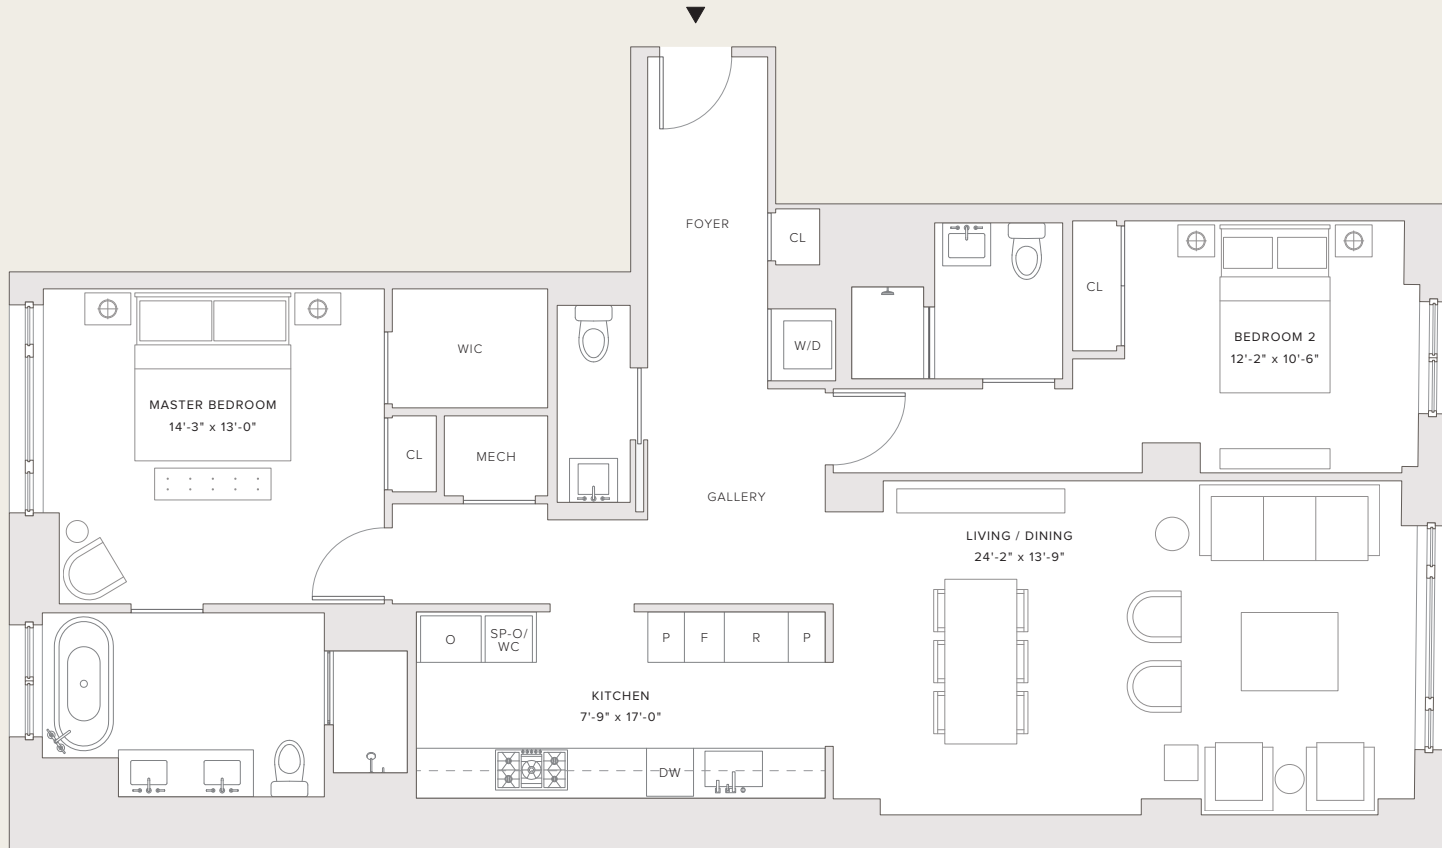

TWO FIFTY WEST 81ST

SCALE 1/8"=1'
0' 1' 2' 4' 6'

5-6B

2 BEDROOMS | 2 BATHROOMS | 1 POWDER ROOM
1,571 SQFT | 145.95 SQM

212 987 2500
250 WEST 81ST.COM