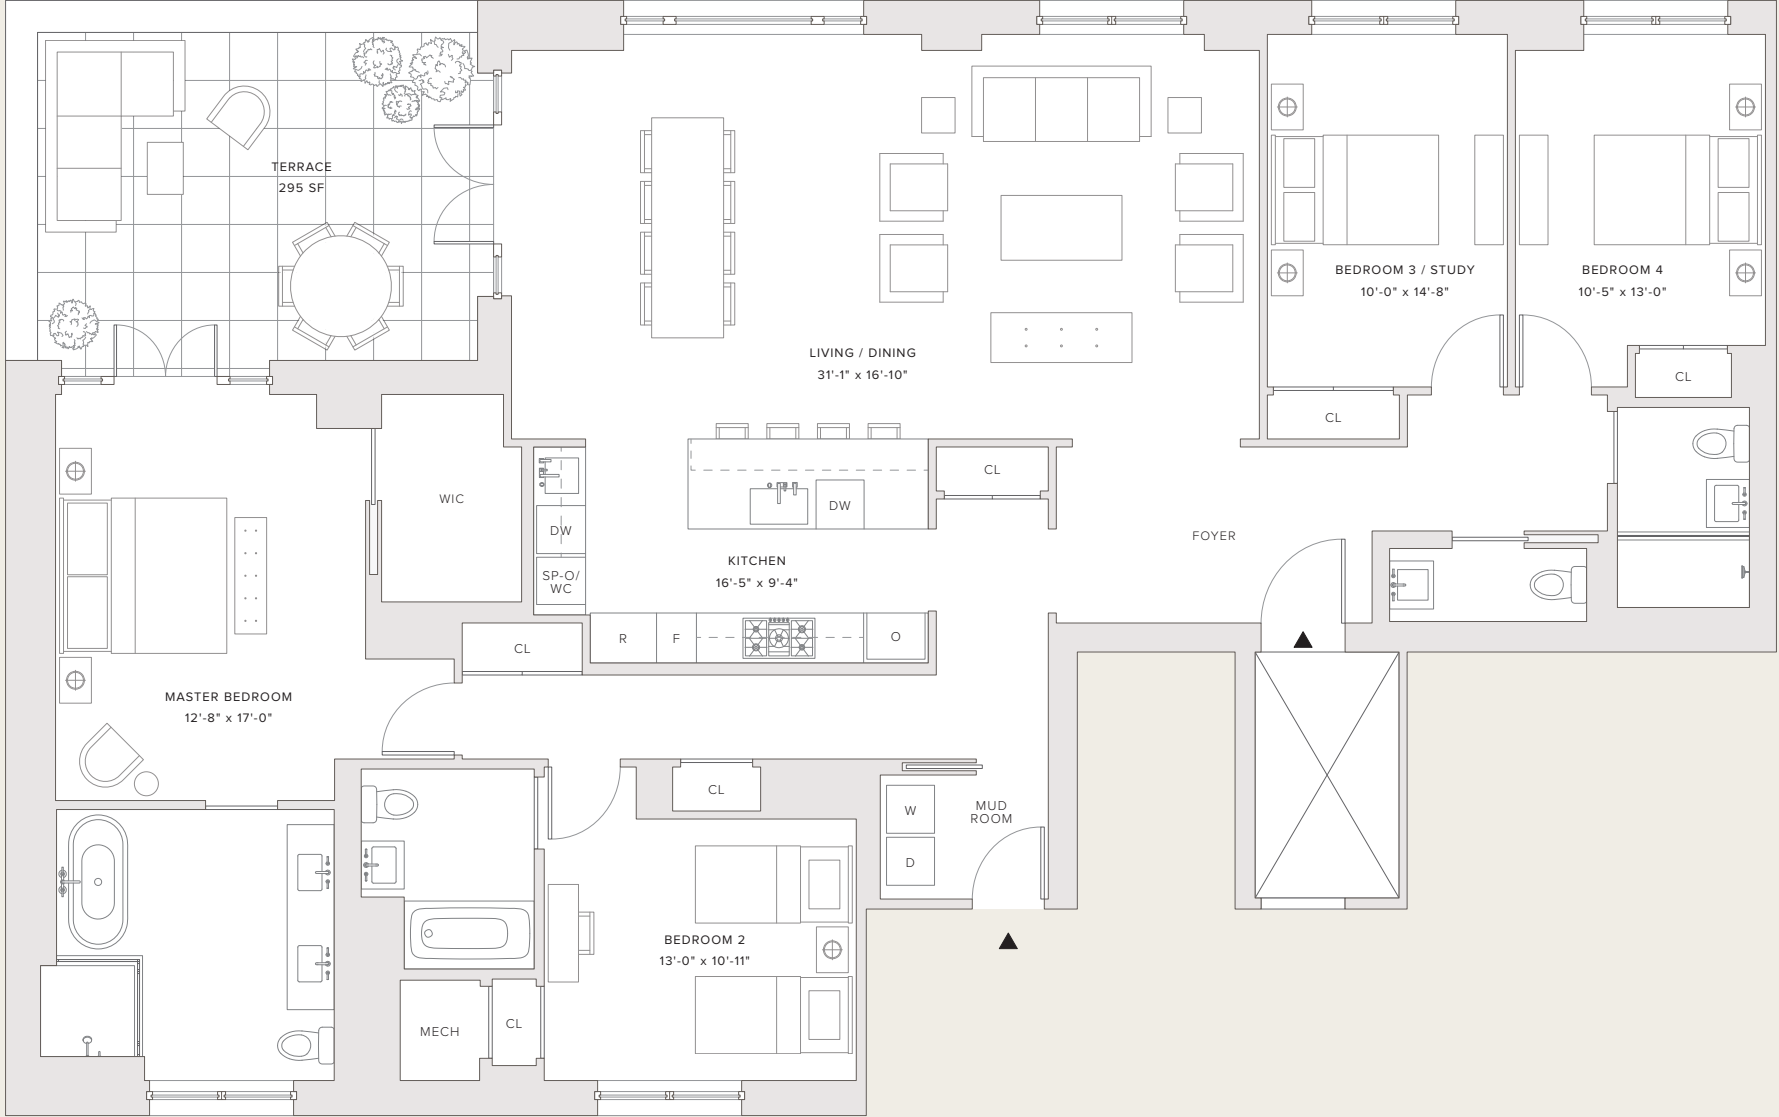

# TWO FIFTY WEST 81ST

SCALE 1/8"=1'  
0' 1' 2' 4' 6'

# 12B

4 BEDROOMS | 3 BATHROOMS | 1 POWDER ROOM  
 INTERIOR: 2,460 SQFT | 228.54 SQM  
 TERRACE: 295 SQFT | 27.41 SQM

212 987 2500  
 250 WEST 81ST.COM